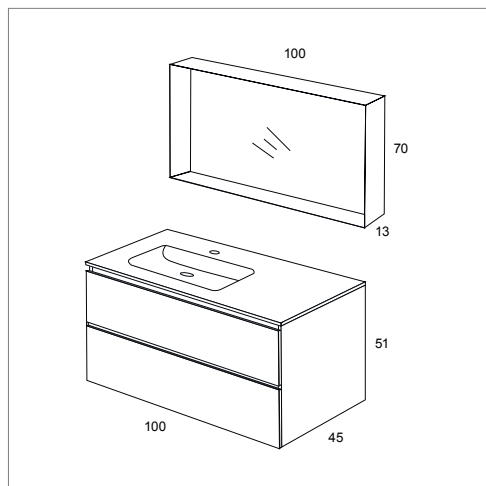

- Espejo Corner 100x70x13 cm Blanco Mate [265]
- Tira iluminación Led integrada, 4000 k [75]
- Lavabo Zenit 100x46 cm despl. izq. mineralmate [275]
- Ambient two 45° 100x45x51cm blanco mate frontal stone [477]

TOTAL: 1092

- Miroir Corner 100x70x15 cm Blanc Mat [265]
- Bande lumineuse Led intégré, 4000 k [75]
- Lavabo Zenit 100x46 cm dépl. gauche mineralmate [275]
- Ambient two 45° 100x45x51cm blanc mat façade stone [477]

TOTAL: 1092