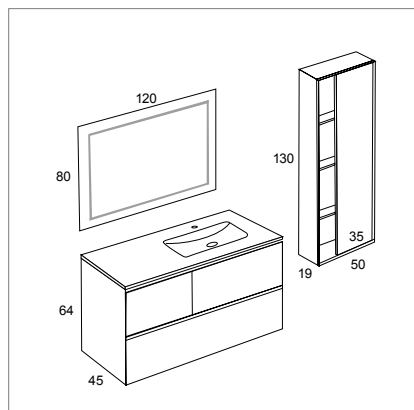

# SERIE **BORN**

V|B

**BORN**

Espejo Beth led 120x80 cm [420]  
 Lavabo Zenit 120x45 cm Desp. dcha mineral [335]  
 Mueble Born 120x64x45 cm Blanco Mate frontal Vintage [707]

TOTAL: 1462

Columna Semi 130x50x19 cm Blanco mate, Puerta Vintage [299]