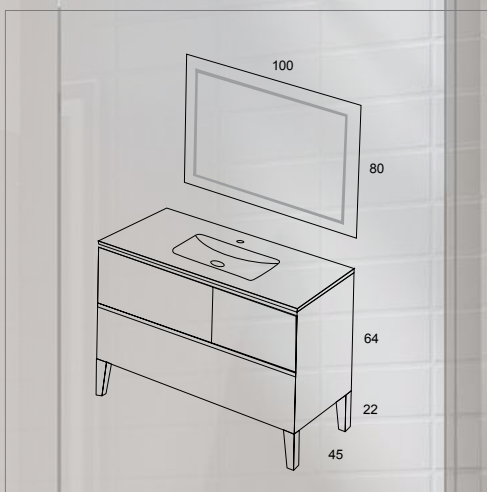

Espejo Beth led 100x80 cm [377]
Lavabo Zenit 100x45 cm centro mineral [278]
Mueble Born 100x64x45 cm Blanco Mate frontales Sand [727]
Patas Nordic 21,5x4 [4x24]

TOTAL: 1478

Miroir Beth led 100x80 cm [377]
Lavabo Zenit 100x45 mineralmatte [278]
Meuble Born 100x64x45 cm Blanc mat portes Sand [727]
Pieds nordik 21,5x4 [4x24]

TOTAL: 1478