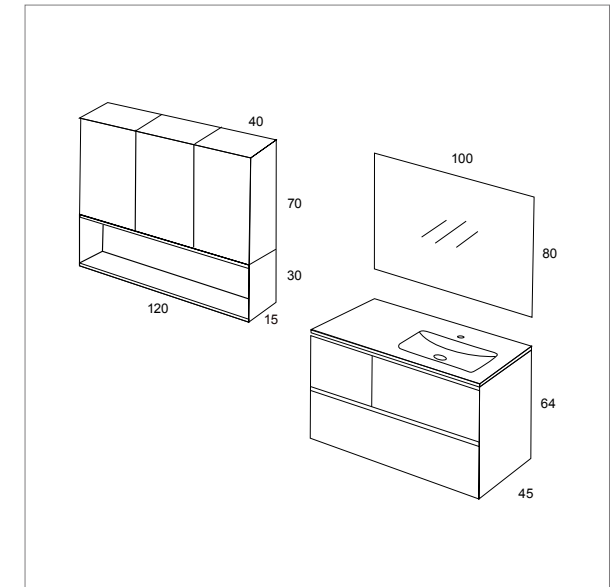

Espejo Perimetral led 100x80 cm [299]
Lavabo Zenit 100x45 cm despl. dcha minerlmate [275]
Mueble Born 100x64x45 cm Perla [530]

TOTAL: 1104

Alto abierto 30x120x15 cm Perla [145]
Armario camerino 120x70x15 cm Blanco mate aper push [459]

Miroir Kira Led 100x80 cm [299]
Lavabo Zenit depl. droit 100x45 cm [265]
Meuble Born 100x64x45 cm Perla [530]

TOTAL: 1104

Armoire ouvert 30x120x15 cm Perla [145]
Armoire camerion blanc mat ouverture push [459]