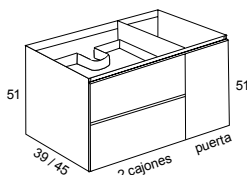

TARIFA KAY / TARIFS KAY

2 CAJONES + PUERTA

2 TIROIRS + PORTE

- 80 2 Cajones 59,5 cm + Puerta 20 cm
- 90 2 Cajones 63 cm + Puerta 26,5 cm
- 100 2 Cajones 69,5 cm + Puerta 30 cm
- 120 2 Cajones 79,5 cm + Puerta 40 cm

	LAMINADO LAMINE	LACADO LAQUE	CHAPADO PLAQUE
80	435	550	618
90	460	567	639
100	470	587	660
120	505	618	700

* Combinación de 2 acabados de mueble coger precio del más alto.
* Combinaison de deux finitions de meuble, prendre le plus haut prix.

CAJÓN + 2 CAJONES

TIROIR + 2 TIROIRS

- 80 Cajón 60 cm + 2 Cajones 20 cm
- 90 Cajón 63 cm + 2 Cajones 26,5 cm
- 100 Cajón 70 cm + 2 Cajones 30 cm
- 120 Cajón 80 cm + 2 Cajones 40 cm