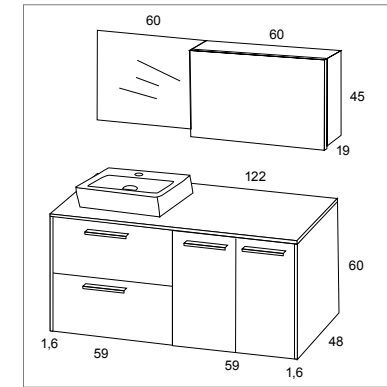

Armario Abatible 60x45x17 cm chapa Ceniza	[338]
Espejo liso 60x45 cm c/trasera Ceniza	[50]
Lavabo Nil 42x42x13 cm porcelana	[160]
Encimera Plana madera 121x48 cm Chapa Ceniza	[156]
Easy 2 Cajones 59x60x48 cm Chapa Ceniza	[449]
Easy 2 Puertas 59x60x48 cm Chapa Ceniza	[311]
Laterales [out] 60x48 Chapa Ceniza	[80]

TOTAL: 1544

Armoire balançoire 60x45x17 cm feuille Ceniza	[338]
Miroir lisse 60x45 cm cadre bois Ceniza	[50]
Lavabo Nil 42x42x13 cm porcelaine	[160]
Plateau plaine bois 121x48 cm feuille Ceniza	[156]
Easy 2 tiroirs 59x60x48 cm feuille Ceniza	[449]
Easy 2 portes 59x60x48 cm feuille Ceniza	[311]
2 coté [out] 60x48 cm feuille Ceniza	[80]

TOTAL: 1544