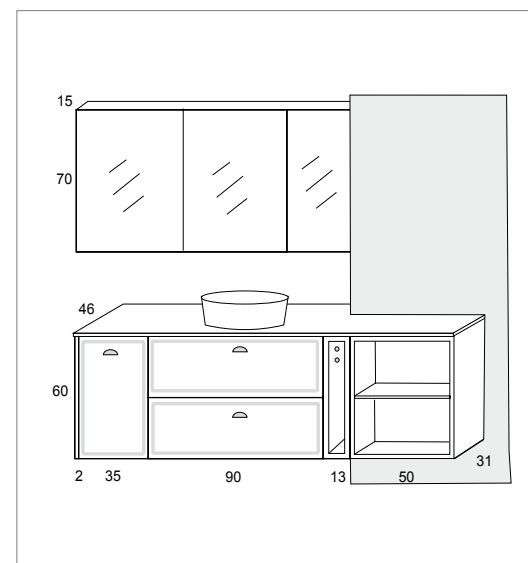

Espejo camerino 100x70x15 cm laca cielo mate	[349]
Espejo camerino 1p 40x70x15 cm laca cielo mate	[250]
Lavabo Sun 42x16 cm blanca	[290]
Encimera mineralmarmo 220x46 cm mate	[410]
Corte Encimera especial	[50]
Tapeta lateral 2x60 cm Cielo mate	[22]
Easy Up Puerta 35x45x60 cm Cielo mate tir. Petra	[197]
Easy Up 2 Cajones 90x45x60 cm Cielo mate tir. Petra	[474]
Easy Up toallero 13x60x45 cm Cielo	[199]
Easy Up abierto 50x31x60 cm Cielo mate	[193]
Incremento Frontal west	[3x30]

TOTAL: 2524

Miroir camerino 100x70x15 cm laqué cielo mat	[349]
Miroir camerino 1p 40x70x15 cm laqué cielo mat	[250]
Lavabo Sun 42x16 cm blanc	[290]
Countertop plan mineralmarmo 220x46 cm mat	[410]
Corte Encimera especial	[50]
Tapeta lateral 2x60 cm Cielo mate	[22]
Easy Up Porte 35x45x60 cm Cielo mate tir. Petra	[197]
Easy Up 2 Tiroir 90x45x60 cm Cielo mate tir. Petra	[474]
Easy Up toallero 13x60x45 cm Cielo	[199]
Easy Up ouvert 50x31x60 cm Cielo mat	[193]
Supplément Frontal west	[3x30]

TOTAL: 2524