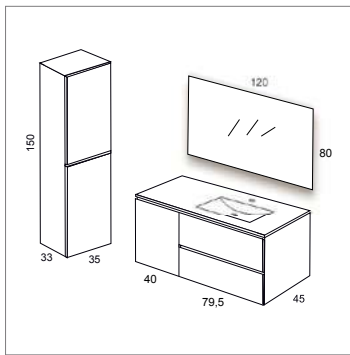

Espejo EQUO led 100x80 cm [188]
Lavabo Detroit 101x46 cm porcelana [168]
Kay 100x51x45 cm (2c+1p) Olmo tir. Dreams [470]

TOTAL: 826

Columna 2p 35x150x19 cm Olmo tir.dreams [194]

Miroir EQUO led 100x80 cm [188]
Lavabo Detroit 101x46 cm porcelaine [168]
Kay 100x51x45 cm (2t+1p) Olmo poignée Dreams [470]

TOTAL: 826

Colonne 2 portes 35x150x19 cm Olmo poignée dreams [194]

Espejo Liso 120x70 cm c /trasera [135] ▶
Tira led doble 120 cm (arriba y abajo) 3000K [130]
Lavabo Detroit 121x46 cm desp. Izq porcelana [299]
Kay 120x51x45 cm (2c+p) Lacado Pardo Brillo [618]

TOTAL: 1182

Columna 2p 35x150x33 cm Lacado Pardo Brillo [399]

Miroir Lisse 120x70 cm [135]
Bande led double 120 cm (en haut et en bas) [130]
Lavabo Zenit 121x46 cm desp. gauche porcelana [299]
Kay 120x51x45 cm (2c80+p40) Laque Pardo brilliance [618]

TOTAL: 1182

Colonne 2p 35x150x33 cm Laque Sand tireur [399]