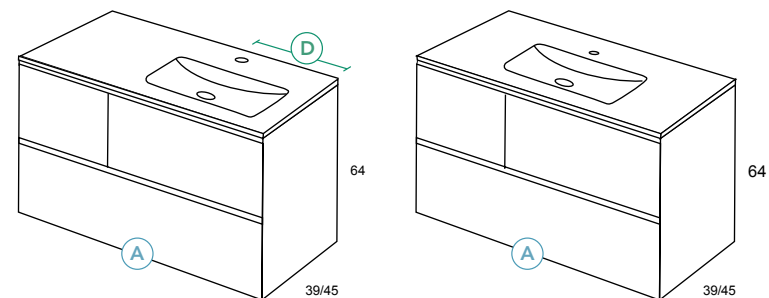

A	LAMINADO LAMINE	LACADO LAQUE	CHAPADO PLAQUE
80	484	585	645
90	515	623	696
100	530	665	727
120	570	707	770

* Combinación de 2 acabados, coger la del precio más alto.
* Combinaison de deux finitions de meuble, prendre le plus haut prix.