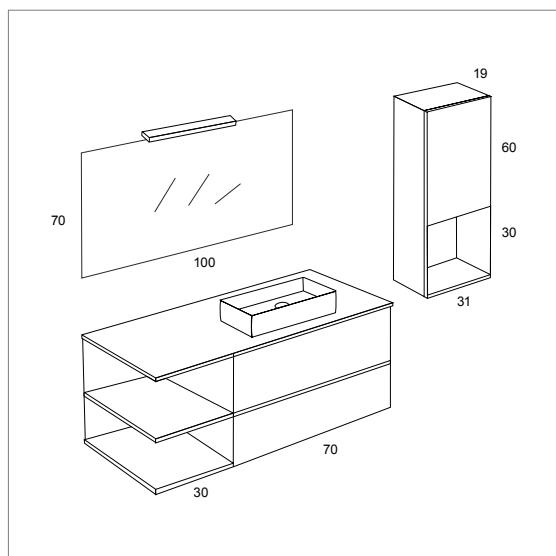

Aplique Arled 30 cm Led 9,6 w	[35]
Espejo Liso 100x70 cm	[105]
Lavabo Vesta 48x37x14 cm mimeralmarmo	[140]
Encimera Madera 100x46 cm lam.Olmo	[75]
Ariadna 100 (70 C+30 A) 100x51x45 cm Lam.Olmo	[460]

TOTAL: 815

Alto 90 open 31x90x19 cm Lam. Olmo	[130]

Spot Arled 30 cm Led 9,6 w	[35]
Miroir Lisse 100x70 cm	[105]
Lavabo Vesta 48x37x14 cm céramique	[140]
Plateau 100x46 cm lam.Olmo	[75]
Ariadna 100 (70 C+30 A) 100x51x45 cm Lam.Olmo	[460]

TOTAL: 815

Armoire ouverte 31x90x19 cm Lam. Olmo	[130]