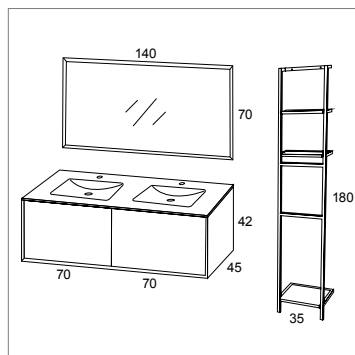

Espejo Idea 140x70 cm [294]
Lavabo Zenit 140x46cm mineral mate [399]
Módulo 1 cajón 68x42x46 cm cement [2x248]
Incremento apertura Push [2x55]
Montaje de estructura idea laca blanca mate [140]
TOTAL: 1439

Escalera iron 180x35x30 blanca + cement [590]

Miroir Idea 140x70 cm [294]
Lavabo Zenit 140x46cm minéral mat [399]
Ensemble 1 tiroir 68x42x46 cm ciment [2x248]
Supplément ouverture Push [2x55]
Montage structure idea laqué blanc mat [140]
TOTAL: 1439

Escalier iron 180x35x30 blanca + ciment [590]