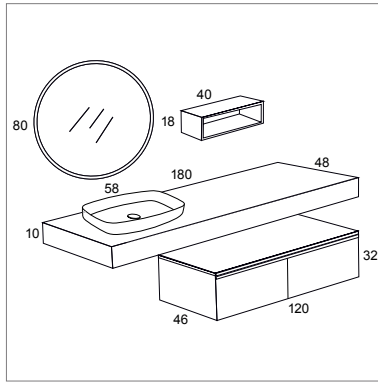

Espejo Round 80 cm diámetro	[350]
Estante open Blanco mate 40x18x12	[100]
Lavabo Seven 58x38x13 cm mineralmente	[325]
Encimera ingletada 180x48x10 cm Nudos Sand	[558]
Soportes inox juego 42 cm	[1,5x65]
Down 60x32x45 cm Chapado Nudos Sand	[2x335]
TOTAL: 2100,5	

Miroir Round 80 cm diamètre	[350]
Etagère open Blanc mat 40x18x12	[100]
Lavabo Seven 58x38x13 cm minéral	[325]
Plan de travail ingletada 180x48x10 cm Noeuds Sand	[558]
Paire de supports inox 42 cm	[1,5x65]
Down 60x32x45 cm Plaqué Noeuds Sand	[2x335]
TOTAL: 2100,5	

Espejo Liso c/ trasera blanca	[115]
Barra Led 80x90 cm	[100]
Estante open blanco 40x18x12	[2x100]
Encimera HPL OLD WOOD cubeta BETA	[1232]
Toallero HPL	[64]
Soportes inox juego 42 cm	[1,5x65]
Down 80x32x45 cm Blanco	[327]
TOTAL: 2135,5	

Miroir lisse avec fond blanc	[115]
Barre Led 80x90 cm	[100]
Etagère open blanc 40x18x12	[2x100]
Plan de travail HPL OLD WOOD vasque BETA	[1232]
Porte-serviette HPL	[64]
Paire de supports inox 42 cm	[1,5x65]
Down 80x32x45 cm Blanc	[327]
TOTAL: 2135,5