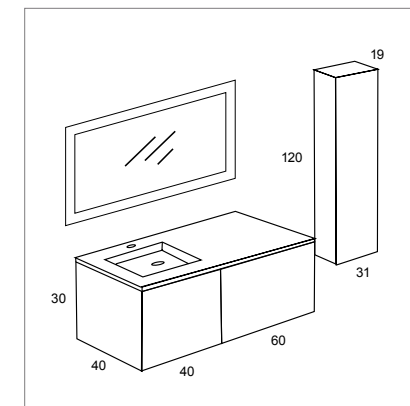

Espejo Rembrant 10 cm 100x70 cm negro [314]
Encimera Cube 100x40x2 cm desp.izq Coristone Mate [405]
Up Puerta 40x30x40 cm Laca Blanco Mate [176]
Up Cajón 60x30x40 Laca Negro Mate [264]

TOTAL: 1054

Alto 31x120x19 cm Negro Mate apertura push [260+20]

Miroir Rembrant 10 cm 100x70 cm noir [314]
Plateau Cube 100x40x2 cm desp. gauche Coristone mat [405]
Up porte 40x30x40 cm Laqué Blanc mat [176]
Up tiroir 60x30x40 cm laqué Noir mat [264]

TOTAL: 1054

Meuble haut 31x120x19 Noir mat ouverture push [260+20]