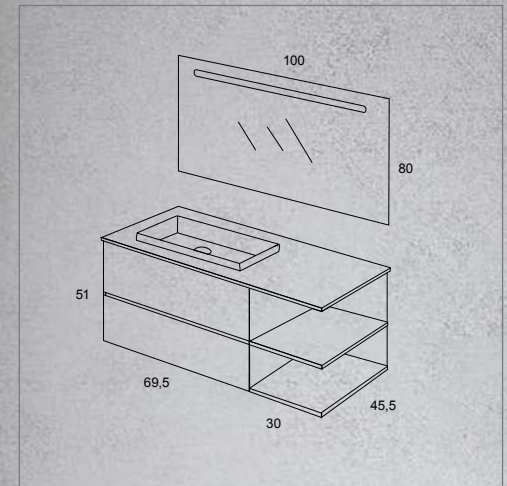

- Espejo EQUO 100x80 cm [188]
- Lavabo GOTA 58x32 cm mineralmarmo [200]
- Encimera plana 100x45 mineralmarmo [220]
- Ariadna 100 (70 C+30 A) 100x51x45 cm Nudos Sand [674]

TOTAL: 1282

1. ---
2. Miroir EQUO 100 x 80 cm [188]
   - Lavabo GOTA 58x38 cm mineralmarmo [200]
   - Plateau 100 x 45 mineralmarmo [220]
   - Ariadna 100 (70 C+30 A) 100x51x45 cm Nudos Sand [674]

TOTAL: 1282