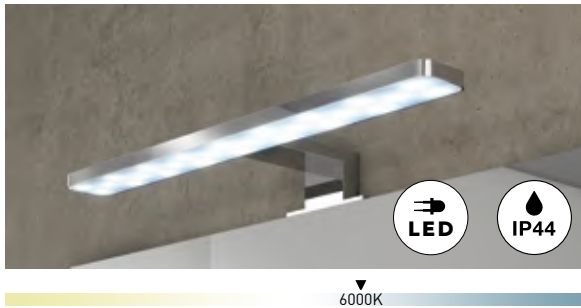

SOFT

280x120x10mm

cod.

81761

Potencia

1 x 5,5W

380x120x10mm

cod.

82215

Potencia

1 x 7W